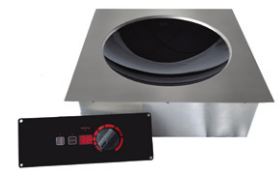

D SERIES BUILT-IN INDUCTION HOB & WOK

Standard Features:

- IR & NTC dual-sensor for precise temperature control
- 12 power level control
- 1-watt energy saving standby-mode
- Safety lock & automatic shut-off
- Removable air filter (washable)

BI-3500D

BID-3500D

BIW-3500D

Model ▶	BI-3500D	BID-3500D	BIW-3500D
Dimension (W x D x H mm)	360 x 380 x 81	450 x 700 x 156	385 x 385 x 130
Ceramic Glass Dimension (mm)	360 x 380 x 4 (thk.)	350 x 550 x 6 (thk.)	Ø311 x 6 (thk.)
Voltage (V/Ph/Hz)	220~230/1/50~60	380~400/2+N/50~60	220~230/1/50~60
Power (kW)	3.5	3.5 x 2	3.5
Amps (A)	16	16	16
Cut Out Opening - External (mm)	362 x 382	425 x 675	355 x 355
Cut Out Opening - Internal (mm)	330 x 350	No	No
Control Cut Opening (W x H mm)	225 x 87	315 x 85	225 x 87
Net / Gross Weight (kg)	10 / 12	25 / 28	12 / 14
CE Approval	Yes	Yes	Yes