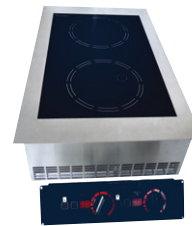

- Automatic safety shut-off
- Material compatibility and small object detection
- Overheating protection
- Compact size and easy to install

BI-1000NT

BI-2000NT

BI-5000N

BIW-5000N

Model ▶	BI-1000NT	BI-2000NT	BI-5000N	BIW-5000N
Dimension (W x D x H mm)	360 x 380 x 77	360 x 380 x 79	400 x 400 x 190	400 x 400 x 212
Ceramic Glass Dimension (mm)	360 x 380 x 4 (thk.)	360 x 380 x 4 (thk.)	320 x 320 x 6 (thk.)	Ø311 x 6 (thk.)
Voltage (V/Ph/Hz)	220~230/1/50~60	220~230/1/50~60	380~400/3+N/50~60	380~400/3+N/50~60
Power (kW)	1.0	2.0	5.0	5.0
Amps (A)	4.5	9.0	7.6	7.6
Cut Out Opening - External (mm)	368 x 388	368 x 388	385 x 385	385 x 385
Cut Out Opening - Internal (mm)	295 x 298	333 x 350	No	No
Control Cut Opening (W x H mm)	120 x 55	120 x 58	230 x 87	230 x 87
Net / Gross Weight (kg)	4 / 6	6 / 8	17 / 19	17 / 19
CE Approval	Yes	Yes	Yes	Yes

D SERIES BUILT-IN INDUCTION HOB & WOK

Standard Features:

- IR & NTC dual-sensor for precise temperature control
- 12 power level control
- 1-watt energy saving standby-mode
- Safety lock & automatic shut-off
- Removable air filter (washable)

BI-3500D

BID-3500D

BIW-3500D

Model ▶	BI-3500D	BID-3500D	BIW-3500D
Dimension (W x D x H mm)	360 x 380 x 81	450 x 700 x 156	385 x 385 x 130
Ceramic Glass Dimension (mm)	360 x 380 x 4 (thk.)	350 x 550 x 6 (thk.)	Ø311 x 6 (thk.)
Voltage (V/Ph/Hz)	220~230/1/50~60	380~400/2+N/50~60	220~230/1/50~60
Power (kW)	3.5	3.5 x 2	3.5
Amps (A)	16	16	16
Cut Out Opening - External (mm)	362 x 382	425 x 675	355 x 355
Cut Out Opening - Internal (mm)	330 x 350	No	No
Control Cut Opening (W x H mm)	225 x 87	315 x 85	225 x 87
Net / Gross Weight (kg)	10 / 12	25 / 28	12 / 14
CE Approval	Yes	Yes	Yes