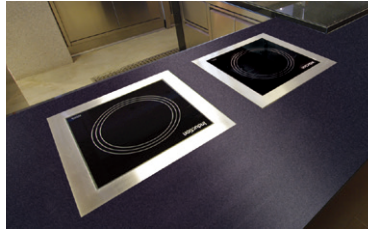

CAUTION

Please be aware that incorrect installation or insufficient ventilation would affect the performance and durability for all Built-in models.